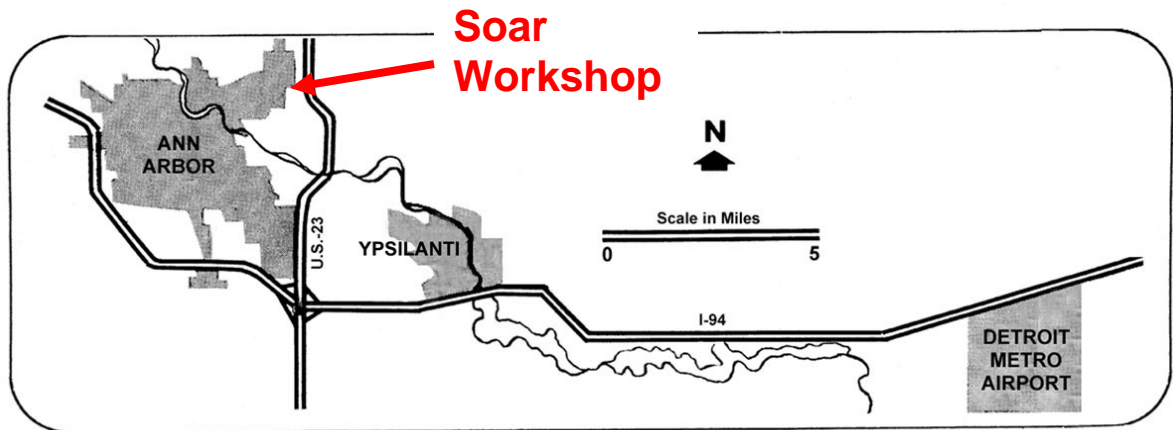

From Detroit & Northern Suburbs:

I-96 west to M-14 west to M-23 south. Exit at first opportunity on Plymouth Road, proceed to Green Road and follow directions above.

From West (Jackson):

I-94 east to M-14 East (Detroit) to M-23 South (Toledo)

Take first exit (Exit 41, Plymouth Road) and turn right (toward Ann Arbor).

Duplicate directions above.

University of Michigan
North Campus

(P) = U-M Employee Parking (VP) = Visitor Parking

ATL
(Monday & Tuesday Tutorial)

From SoarTech & Hotels near SoarTech, go out Green Court

- turn left on Green Road
- take 2nd right on Hubbard
- take second left (at traffic light) onto Huron Parkway
- after light and bridge over River, make immediate left onto Geddes Road, which takes you around left (270 degrees) into Ann Arbor
- after about 1 mile, Geddes crosses Washtenaw Ave.
- Continue on Geddes but then make a left on Church Street
- Pizza House is just below South University. Park on the street or in parking structure on Forrest a short block away.