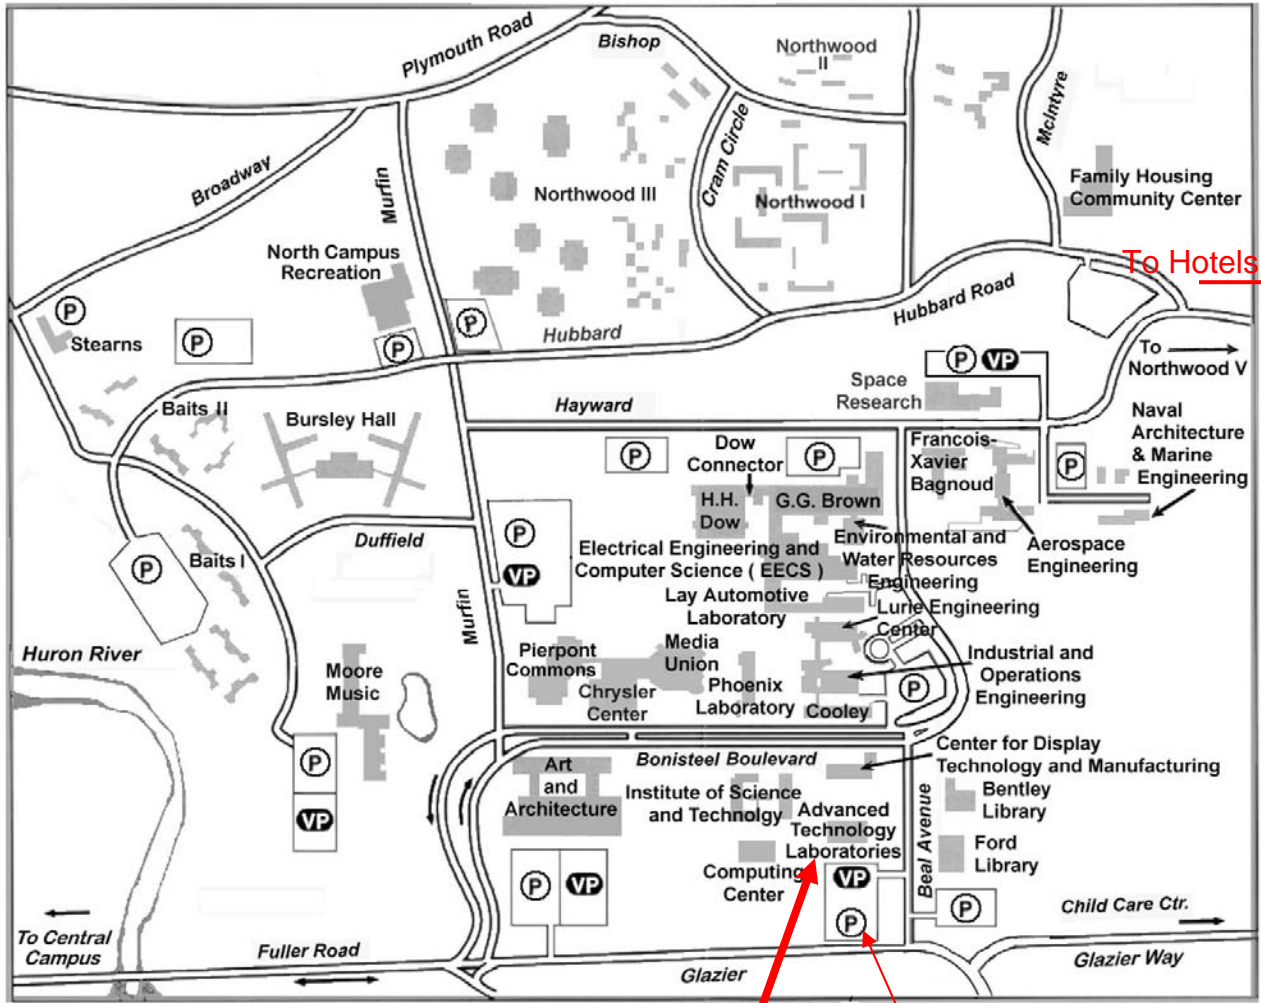

University of Michigan
North Campus

(P) = U-M Employee Parking (VP) = Visitor Parking

ATL
(Monday & Tuesday Tutorial)

Parking