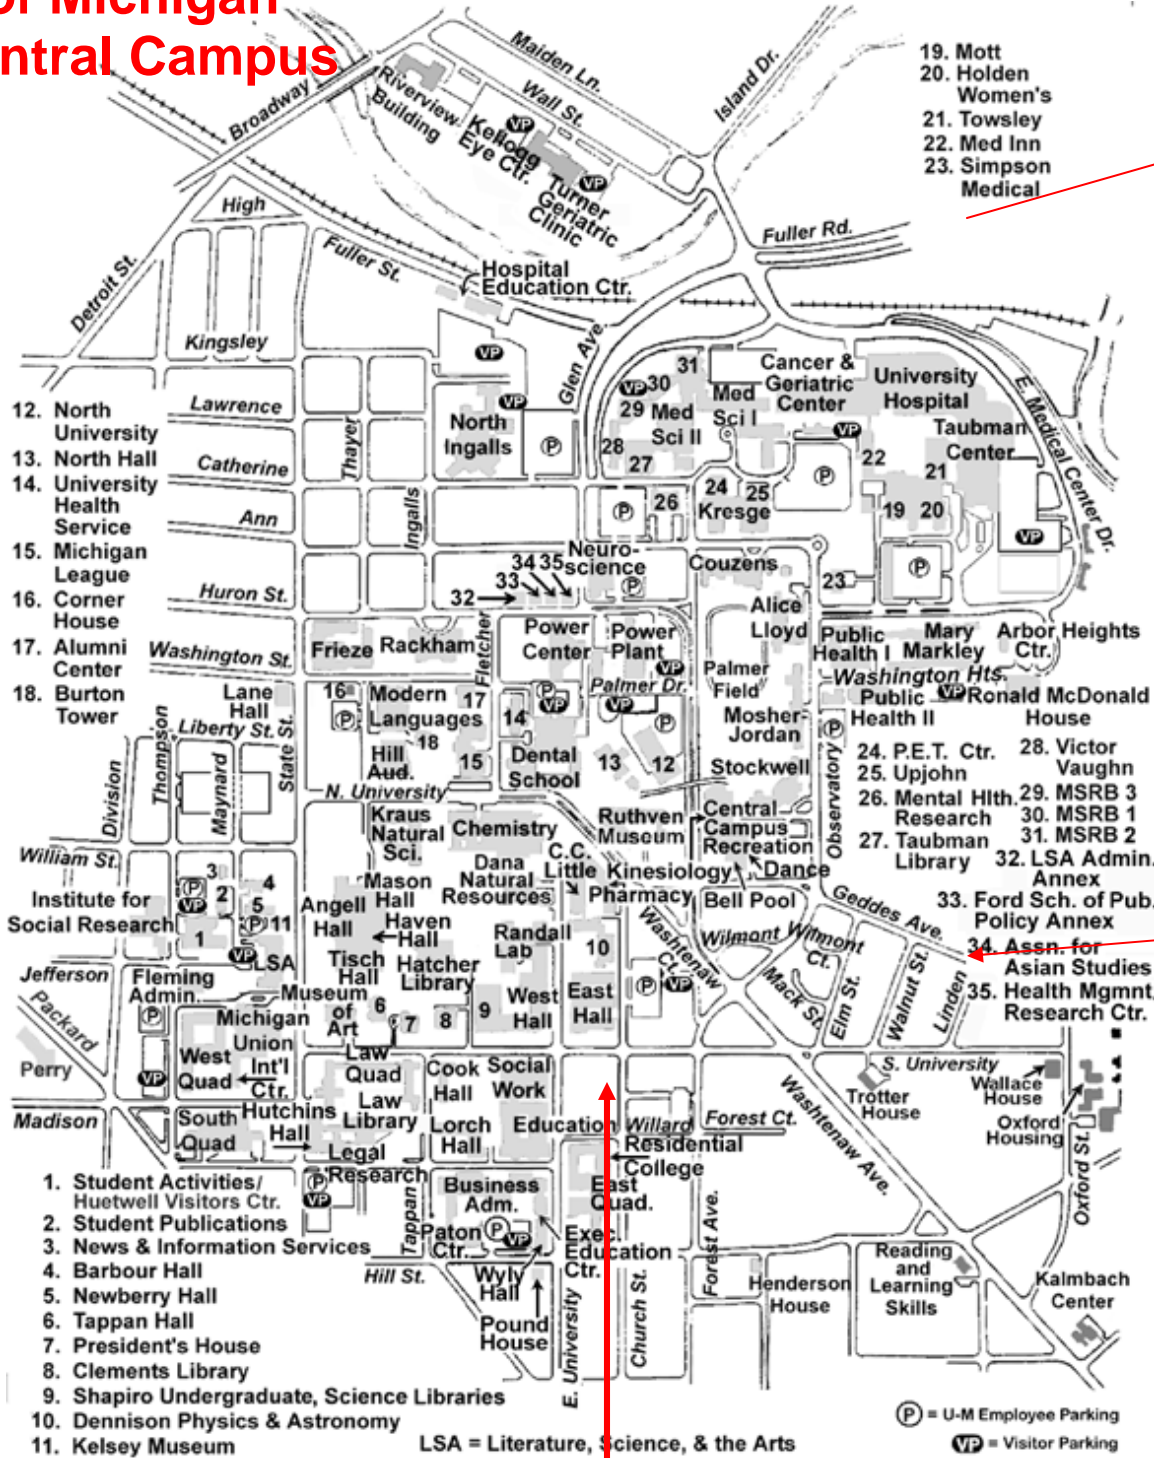

From Detroit & Northern Suburbs:

I-96 west to M-14 west to M-23 south. Exit at first opportunity on Plymouth Road, proceed to Green Road and follow directions above.

From West (Jackson):

I-94 east to M-14 East (Detroit) to M-23 South (Toledo)

Parking

U of Michigan Central Campus

To North Campus

To Soar Workshop via Geddes

Pizza House
(Tuesday night 6:30 pm)

- 12. North University
- 13. North Hall
- 14. University Health Service
- 15. Michigan League
- 16. Corner House
- 17. Alumni Center
- 18. Burton Tower

- 1. Student Activities/Huetwell Visitors Ctr.
- 2. Student Publications
- 3. News & Information Services
- 4. Barbour Hall
- 5. Newberry Hall
- 6. Tappan Hall
- 7. President's House
- 8. Clements Library
- 9. Shapiro Undergraduate, Science Libraries
- 10. Dennison Physics & Astronomy
- 11. Kelsey Museum

From SoarTech & Hotels near SoarTech, go out Green Court

- turn left on Green Road
- take 2nd right on Hubbard
- take second left (at traffic light) onto Huron Parkway
- after light and bridge over River, make immediate left onto Geddes Road, which takes you around left (270 degrees) into Ann Arbor
- after about 1 mile, Geddes crosses Washtenaw Ave.
- Continue on Geddes but then make a left on Church Street
- Pizza House is just below South University. Park on the street or in parking structure on Forrest a short block away.