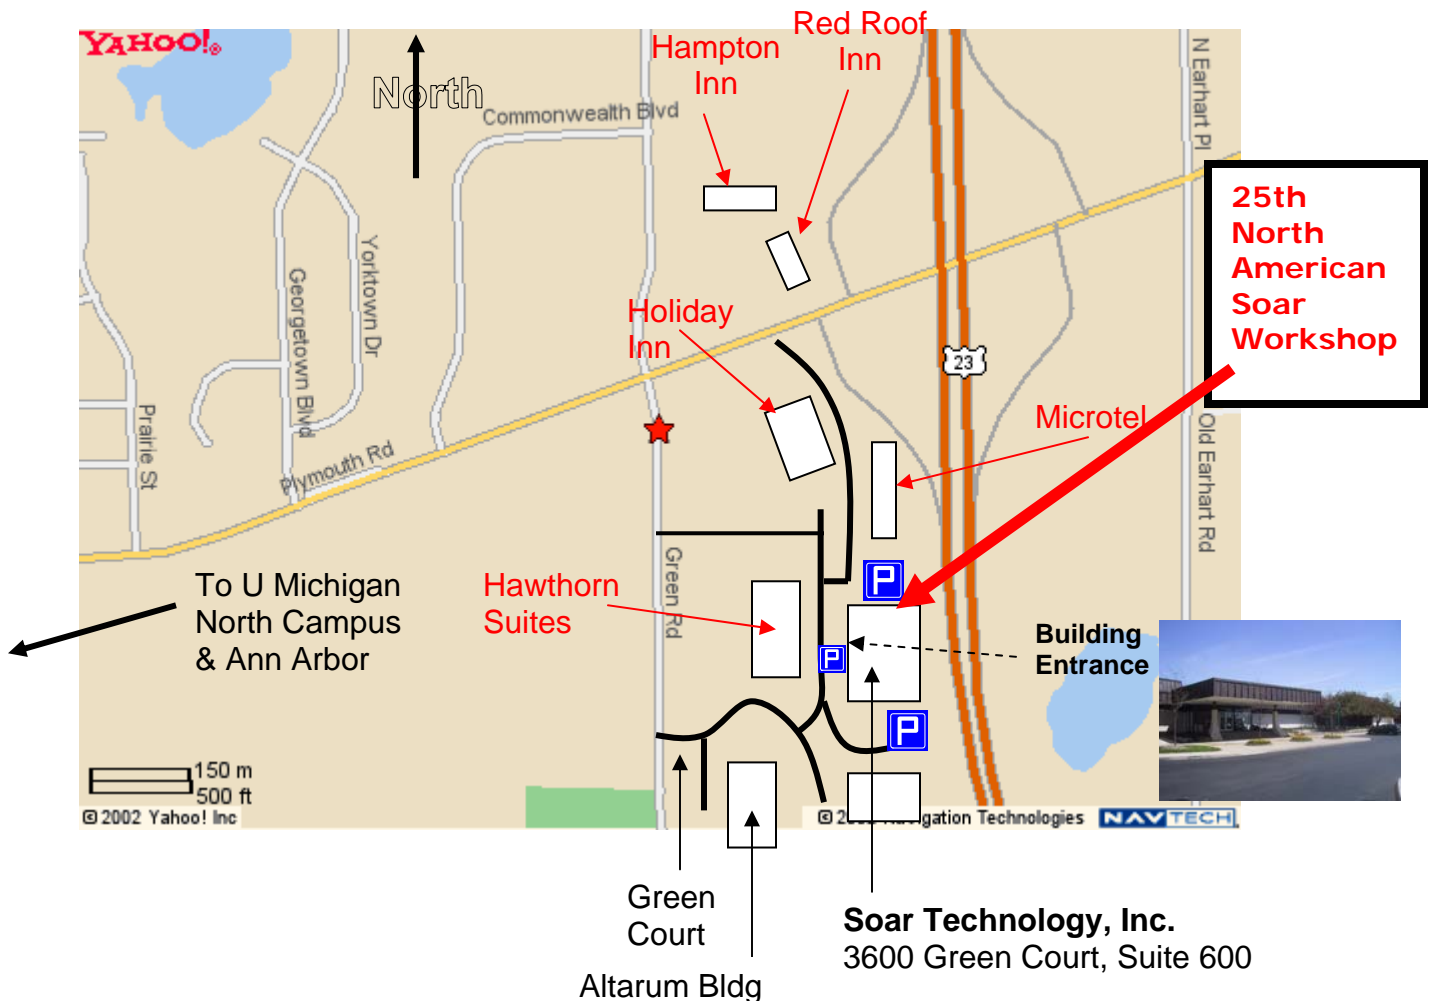

From Detroit & Northern Suburbs:

I-96 west to M-14 west to M-23 south. Exit at first opportunity on Plymouth Road, proceed to Green Road and follow directions above.

From West (Jackson):

I-94 east to M-14 East (Detroit) to M-23 South (Toledo)

Take first exit (Exit 41, Plymouth Road) and turn right (toward Ann Arbor).

Duplicate directions above.

University of Michigan
North Campus

(P) = U-M Employee Parking (VP) = Visitor Parking

ATL
(Monday & Tuesday Tutorial)

Parking

U of Michigan Central Campus

To North Campus

To Soar Workshop via Geddes

Pizza House
(Tuesday night 6:30 pm)

- 12. North University
- 13. North Hall
- 14. University Health Service
- 15. Michigan League
- 16. Corner House
- 17. Alumni Center
- 18. Burton Tower

From SoarTech & Hotels near SoarTech, go out Green Court

- turn left on Green Road
- take 2nd right on Hubbard
- take second left (at traffic light) onto Huron Parkway
- after light and bridge over River, make immediate left onto Geddes Road, which takes you around left (270 degrees) into Ann Arbor
- after about 1 mile, Geddes crosses Washtenaw Ave.
- Continue on Geddes but then make a left on Church Street
- Pizza House is just below South University. Park on the street or in parking structure on Forrest a short block away.